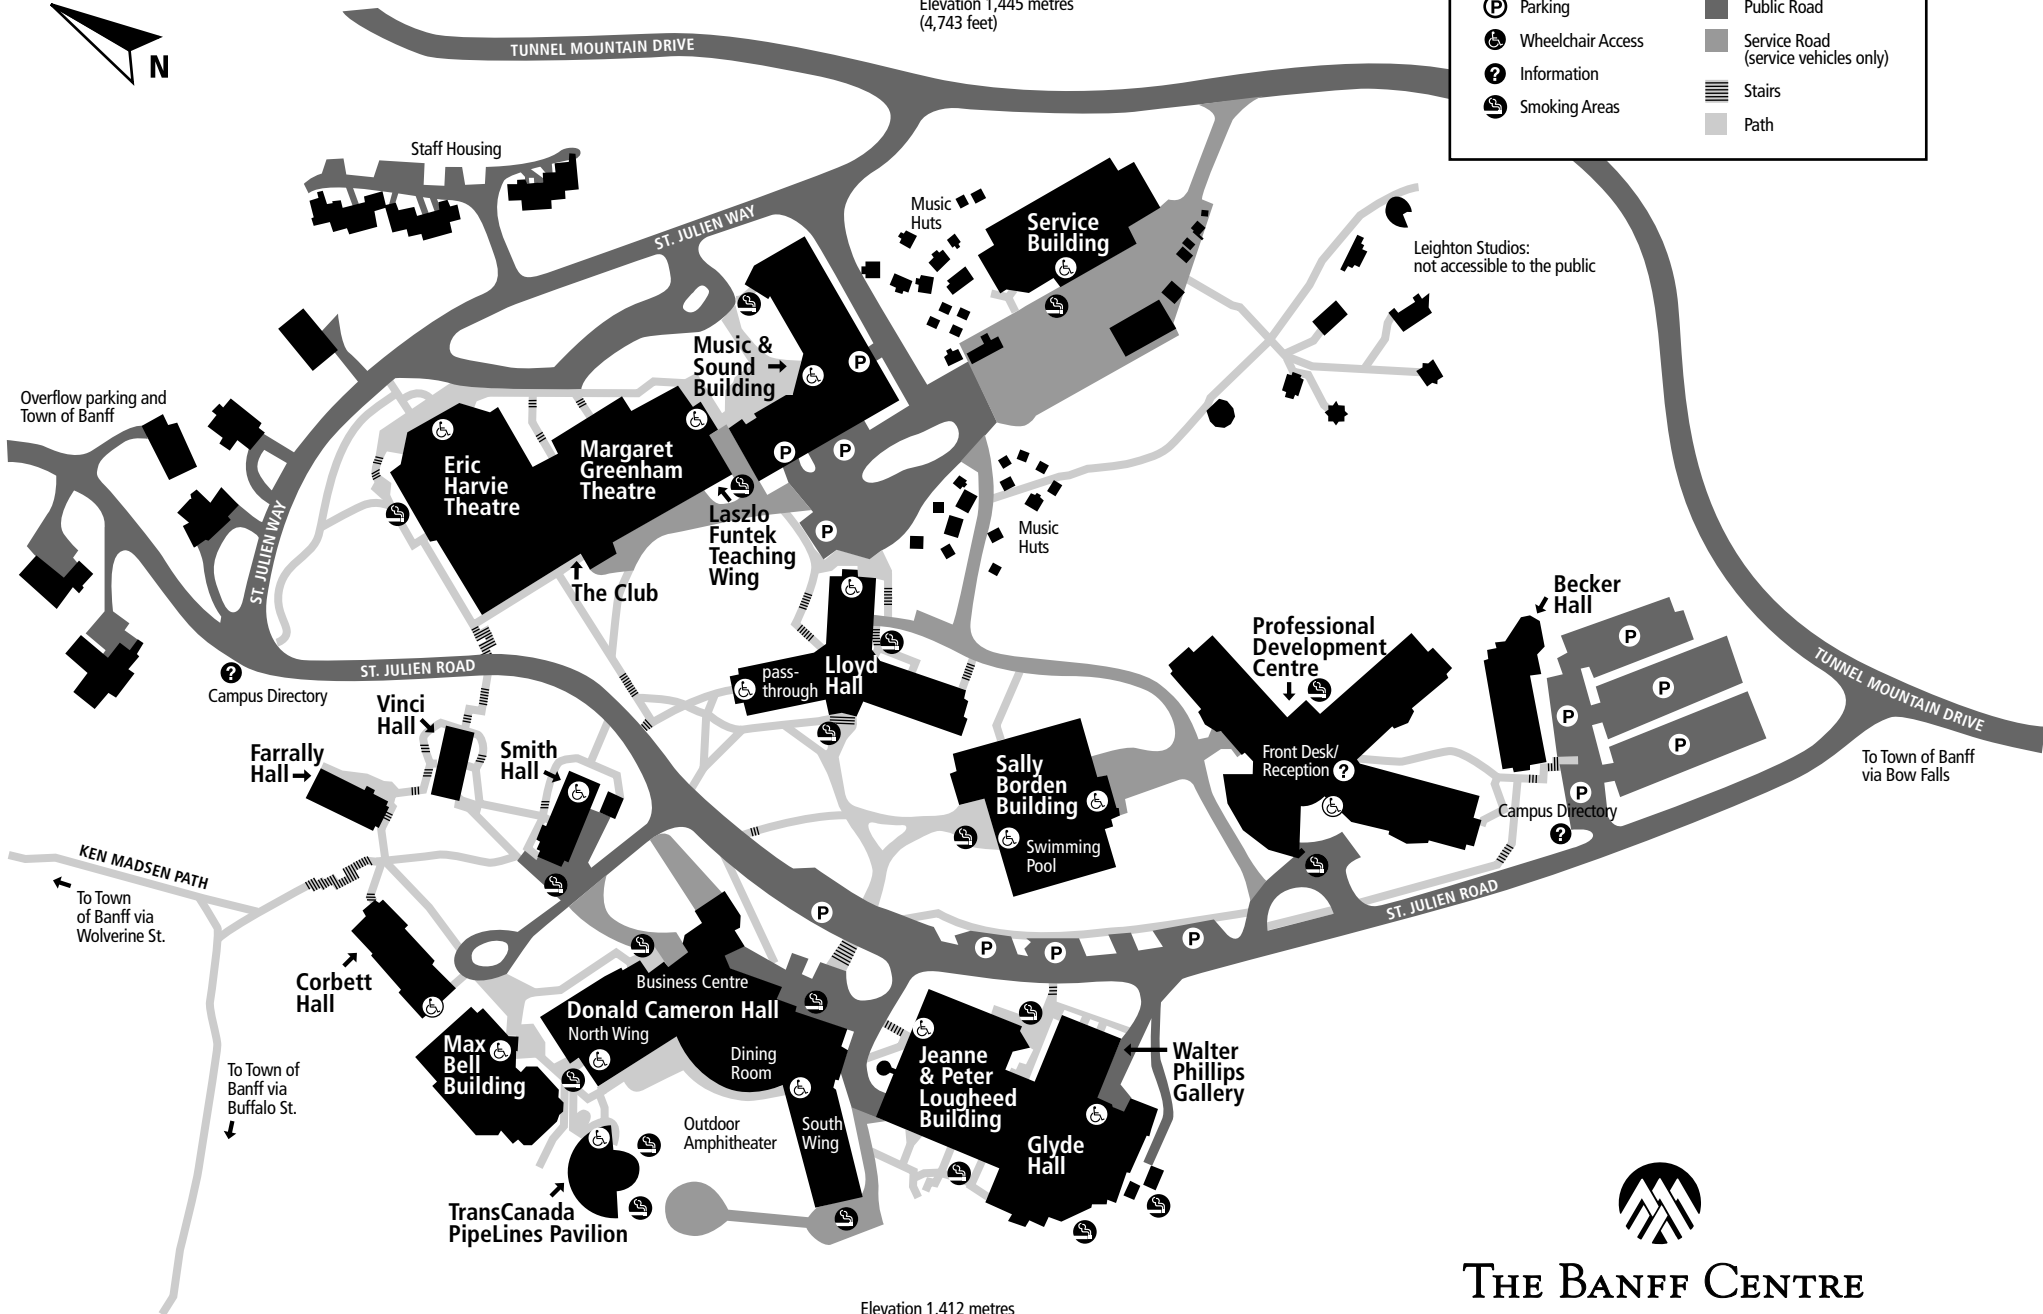

The Banff Centre Campus Map

Elevation 1,445 metres
(4,743 feet)

Campus Map Legend

- | | |
|-------------------|--------------------------------------|
| Parking | Public Road |
| Wheelchair Access | Service Road (service vehicles only) |
| Information | Stairs |
| Smoking Areas | Path |

Elevation 1,412 metres
(4,634 feet)

THE BANFF CENTRE